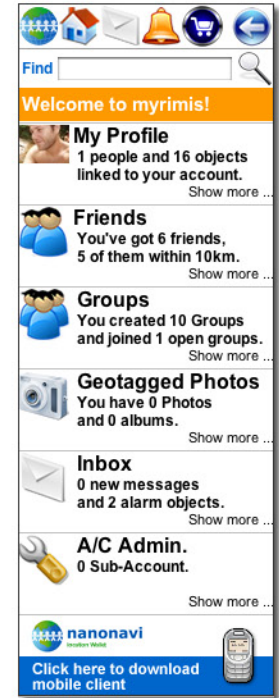

Getting Started Guide for: myrimis

myrimis Introduction:

myrimis secure place on earth is the most comprehensive location-based-social-network offered today on personal computers and mobile-phones.

Set up your own "secure place on earth" including family-members, friends, pets and assets like cars, boats, home - and create innovative services like virtual-caring for persons, pets, home and car security and control.

Register and Login Here

Registration and Login:

Simply sign-up for free and login from **myrimis.com**

For enterprise and corporate users. You can visit **myrimis.com/secure** for more information.

Basic Operations:

After login, You will see some basic functions from the left hand side.

Starting from top menu icons:

"myrimis" logo - you can quickly change your locations, read your friends updated locations and blogs, read most popular information groups and recent albums uploads from your friends or public.

Home - Back to the main screen.

Message - you can read and send text and location based messages from here, as well as accept friends messages.

Alarm - Receive nanofinder status and message, as well as the tracking records.