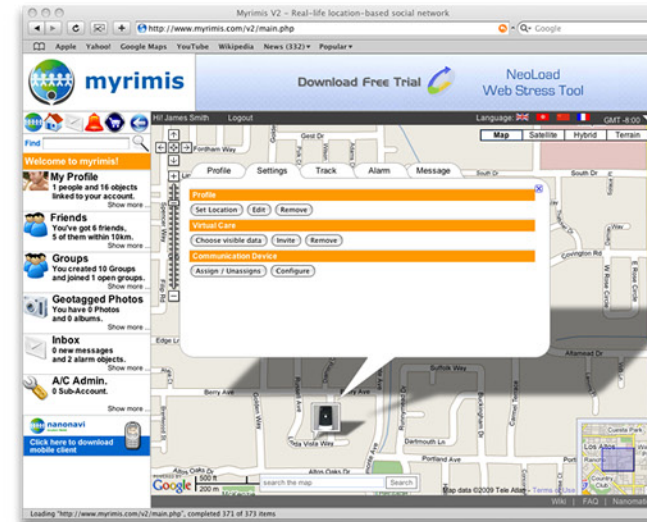

Getting Started Guide for: myrimis

myrimis Introduction:

myrimis secure place on earth is the most comprehensive location-based-social-network offered today on personal computers and mobile-phones.

Set up your own "secure place on earth" including family-members, friends, pets and assets like cars, boats, home - and create innovative services like virtual-caring for persons, pets, home and car security and control.

Register and Login Here

Registration and Login:

Simply sign-up for free and login from **myrimis.com**

For enterprise and corporate users. You can visit **myrimis.com/secure** for more information.

Basic Operations:

After login, You will see some basic functions from the left hand side.

Starting from top menu icons:

"myrimis" logo - you can quickly change your locations, read your friends updated locations and blogs, read most popular information groups and recent albums uploads from your friends or public.