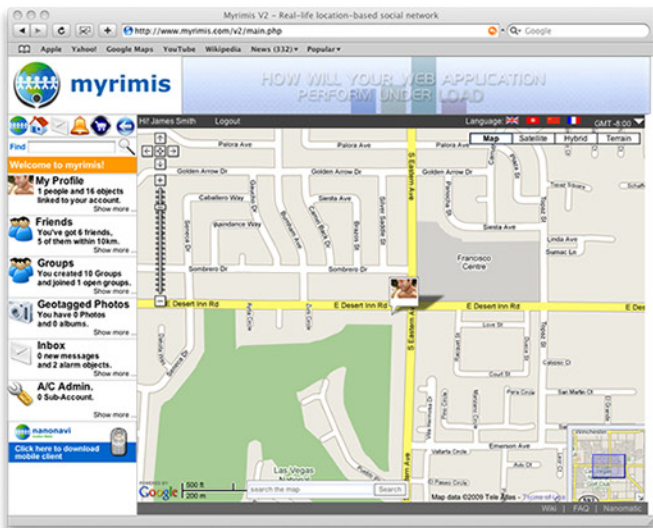

Getting Started Guide for: myrimis

myrimis Introduction:

myrimis secure place on earth is the most comprehensive location-based-social-network offered today on personal computers and mobile-phones.

Set up your own "secure place on earth" including family-members, friends, pets and assets like cars, boats, home - and create innovative services like virtual-caring for persons, pets, home and car security and control.

Registration and Login:

Simply sign-up for free and login from **myrimis.com**

For enterprise and corporate users. You can visit **myrimis.com/secure** for more information.

Basic Operations:

After login, You will see some basic functions from the left hand side.

Starting from top menu icons:

"myrimis" logo - you can quickly change your locations, read your friends updated locations and blogs, read most popular information groups and recent albums uploads from your friends or public.

Home - Back to the main screen.

Message - you can read and send text and location based messages from here, as well as accept friends messages.

Alarm - Receive nanofinder status and message, as well as the tracking records.

Shopping Cart - shortcuts to **nanostore** to purchases **nanofinder** and/or **download nanonavi**. This can help you to keep your track records. For more information, please visit the site for more information.

Wildcats Search Functions - Type any place or friends you want to find and the results will be shows on the right hand side of the system.

The main menu:

My Profile - From here you can view and edit your profile settings. As well as the account settings like changing password and privacy settings (Choose visible data).

Friends - List all of your friends by name and distance, and also add and remove friends.